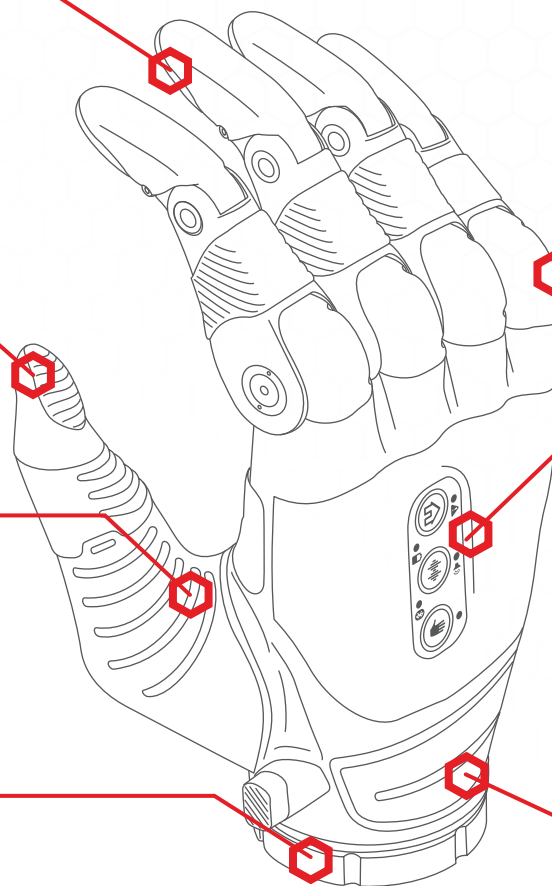

TASKA[®]

The world's only rugged,
water-resistant, multi-
articulating hand.

FLEXIBLE FINGERS

The fingers on the Taska hand are flexible and can laterally spread to allow the hand to effectively grip a wide variety of objects firmly.

CONFIDENT GRIP

Hold things with more confidence. Soft pads between the fingers and on fingertips, complement the flexible fingers to provide unparalleled grip security.

MOTORIZED THUMB ROTATION

High speed thumb rotation mimics the motion of the natural hand and allows nearly instant change of grip pattern.

THE TASKA® LOW PROFILE WRIST OPTION

A low profile wrist option extends water resistance up the forearm. The LP Wrist also allows for 90° of passive rotation.

KNUCKLE BREAKAWAY

Knuckles break away under large loads to prevent damage and are user resettable to provide additional robustness.

GRIP CYCLE BUTTONS

Simple touch-and-go, easy-to-use grip cycle buttons provide access to grips. EMG grip patterns can also be disabled at the touch of a button.

INTEGRATED FLEXIBLE WRIST

Every model of the Taska hand has a built-in, flexible wrist with three easily lockable positions, as well as center-biased free flexion.